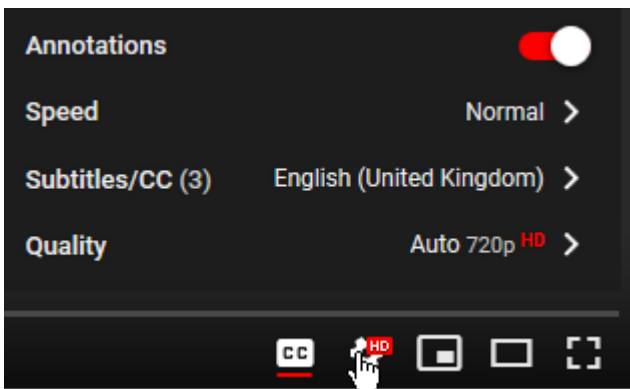

If you have no Google Account you have to [create one](#) you can also do it later and continue with **1) Start** but you will then be asked later to create a Google Account connected to your Email or Gmail Account* and then need to begin with 1) Start again

1) **Start:** If your YouTube starting page for editing the 19 Ergocarebank Ergocarebank videos is: <https://www.youtube.com/watch?v=-w-GADar76Y&list=PLcUsdPpKpEI2cq_bvkd1IXxYHkespVkfH> then you see a large black video box and on its bottom a play bar with in it on the right hand side

Click on the gear icon the following box will open